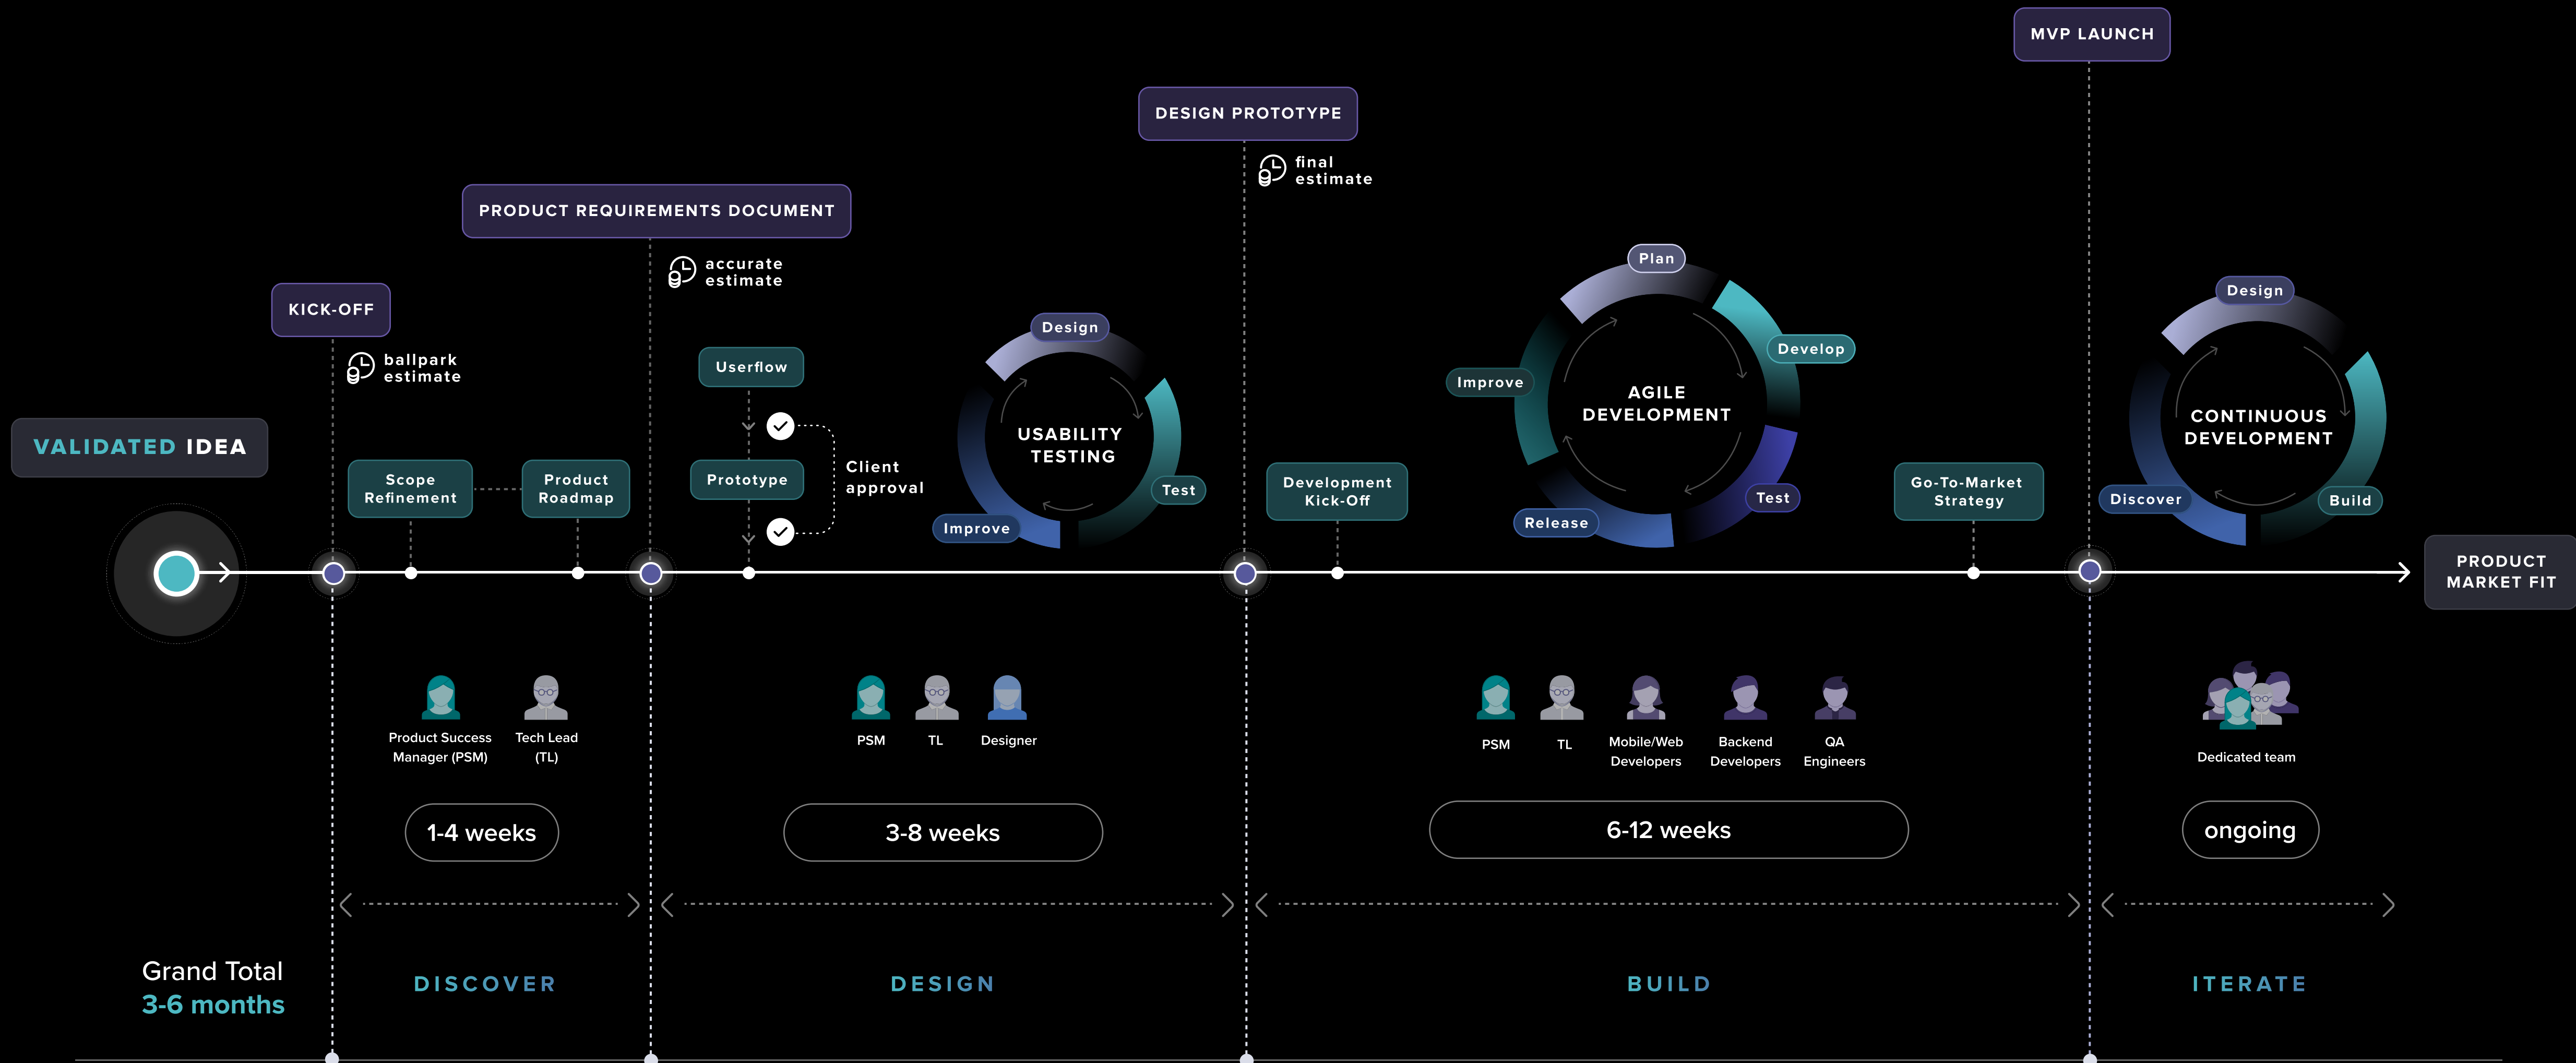

# STANDARD DEVELOPMENT ROADMAP

## Key Touchpoints

● CLIENT MEETING ● MILESTONE

**Linnify** is the innovation partner that transforms authentic ideas into scalable and successful products in the market. Specialized in building tech products, the team follows a validation-driven approach to product development and has developed a proprietary process for early-stage startups called the 'Validation Playbook'.