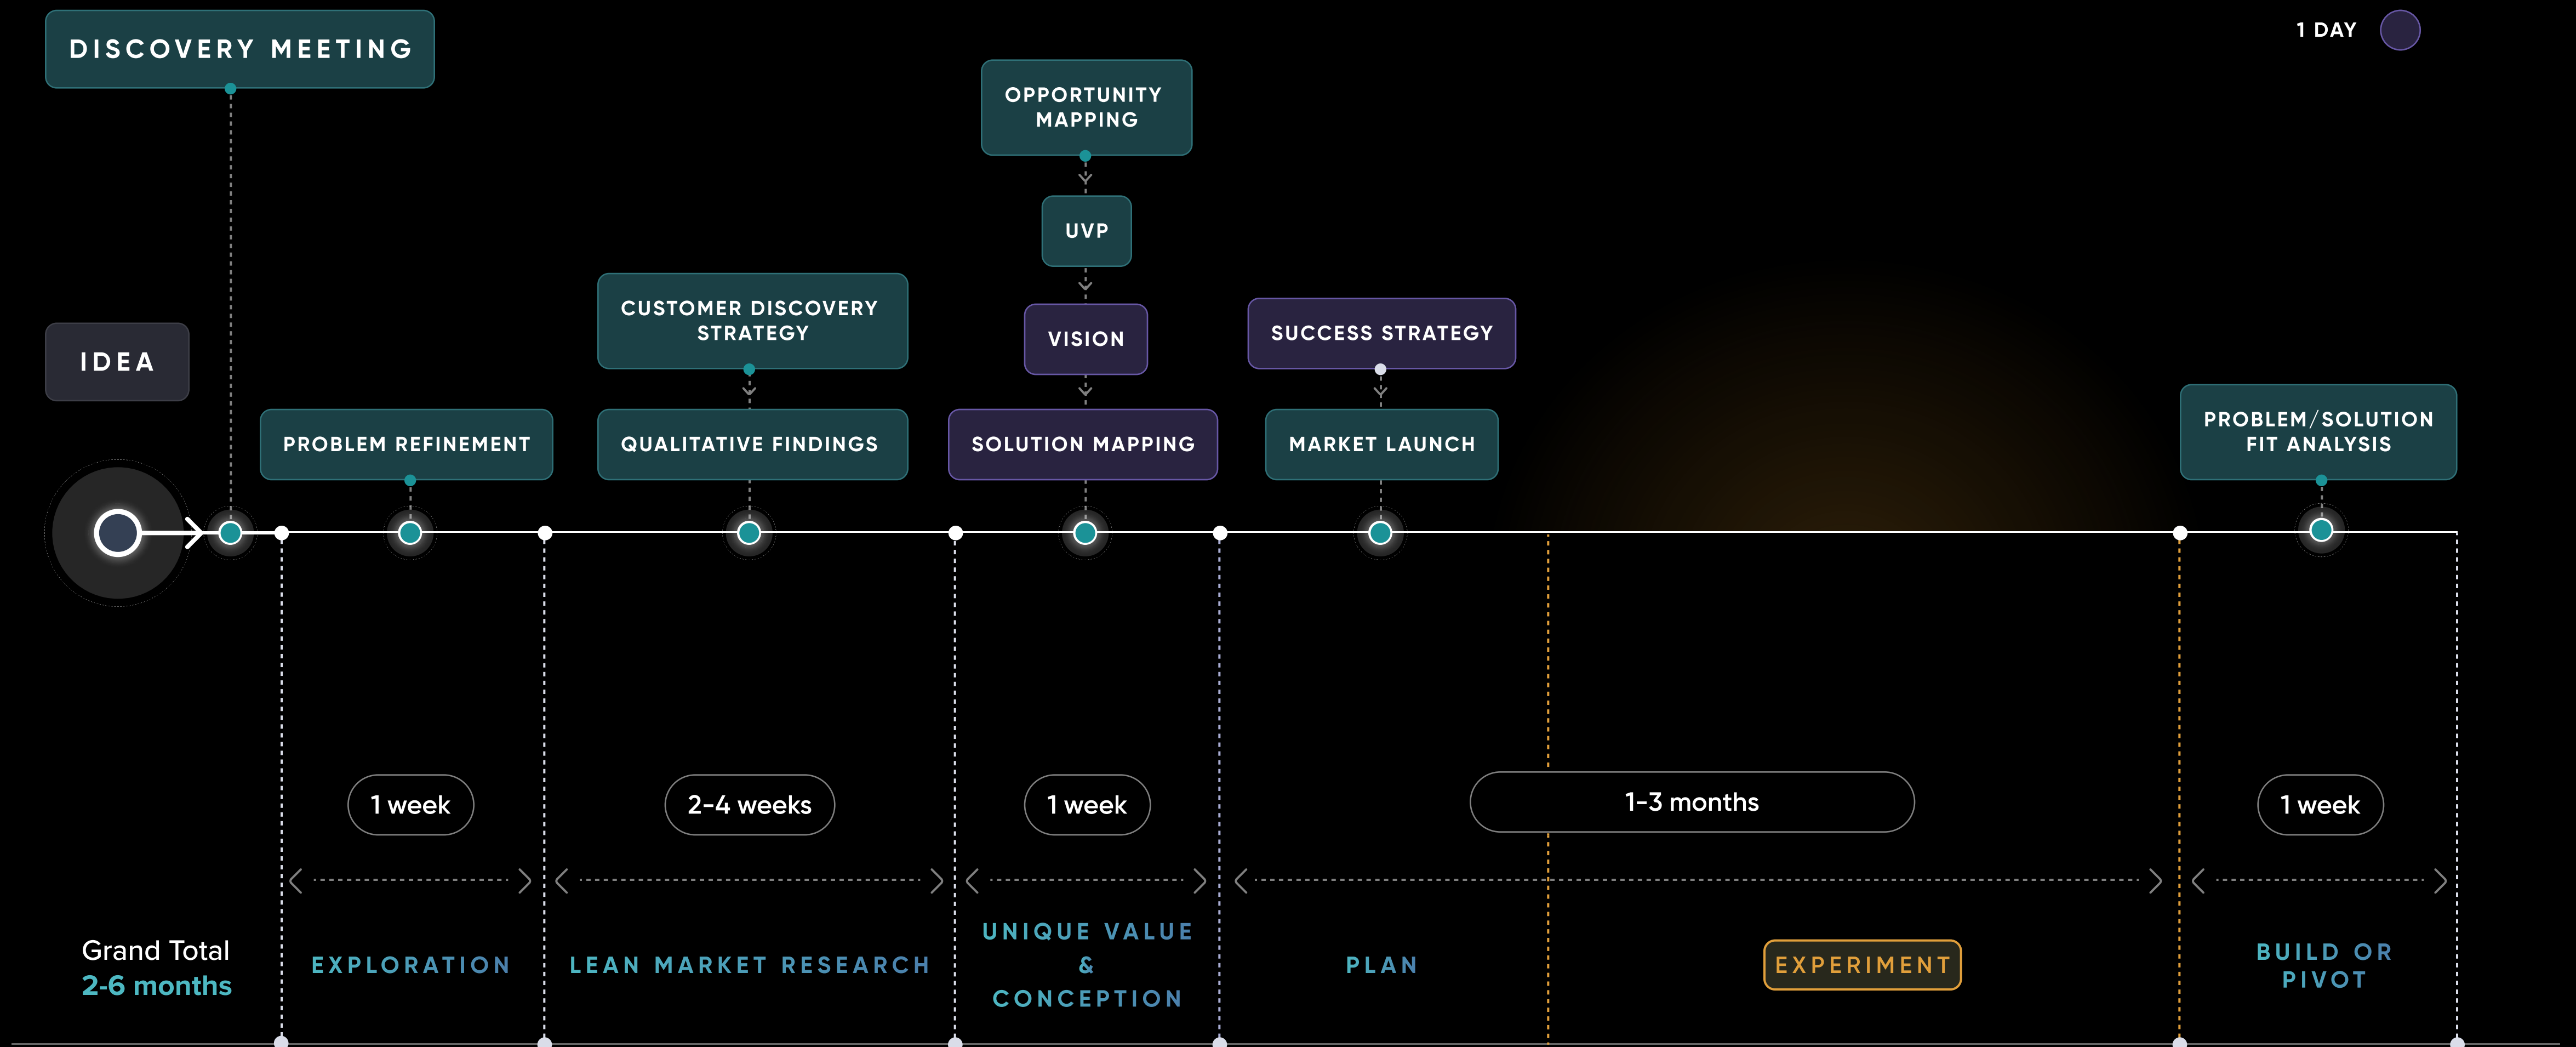

STANDARD VALIDATION ROADMAP

Your involvement in workshops

- 1/2 DAY
- 1 DAY

Linnify is the innovation partner that transforms authentic ideas into scalable and successful products in the market. Specialized in building tech products, the team follows a validation-driven approach to product development and has developed a proprietary process for early-stage startups called the 'Validation Playbook'.